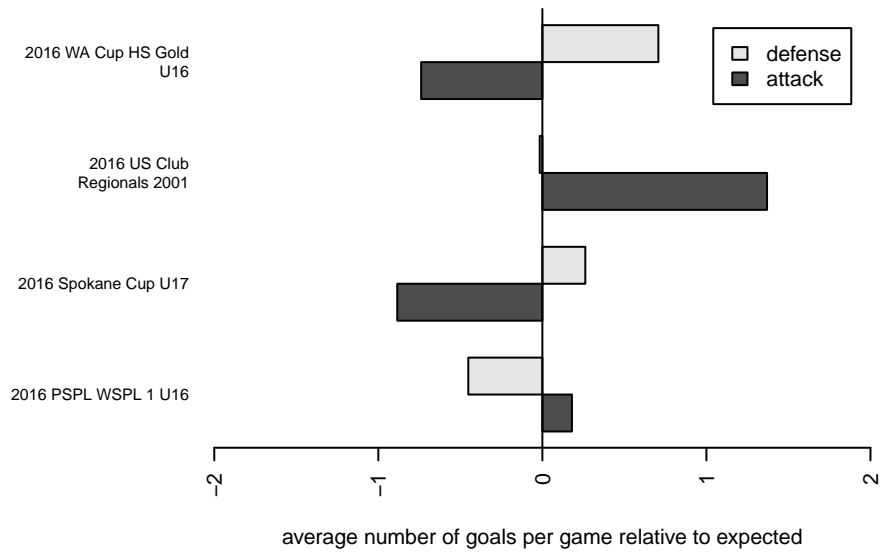

Performance relative to 13 month average