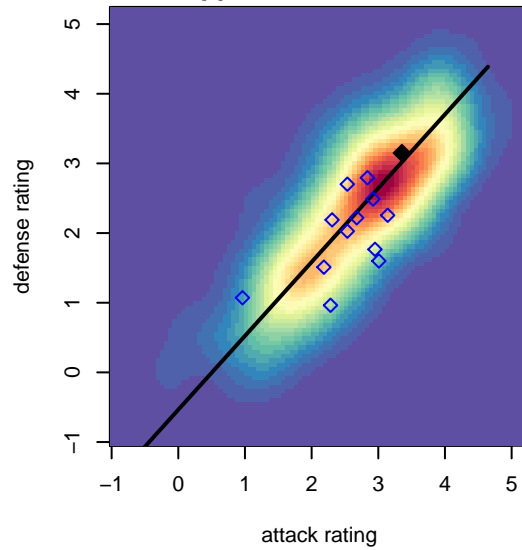

**attack and defense rating
relative to others at age
and all opponents in last 13 months**