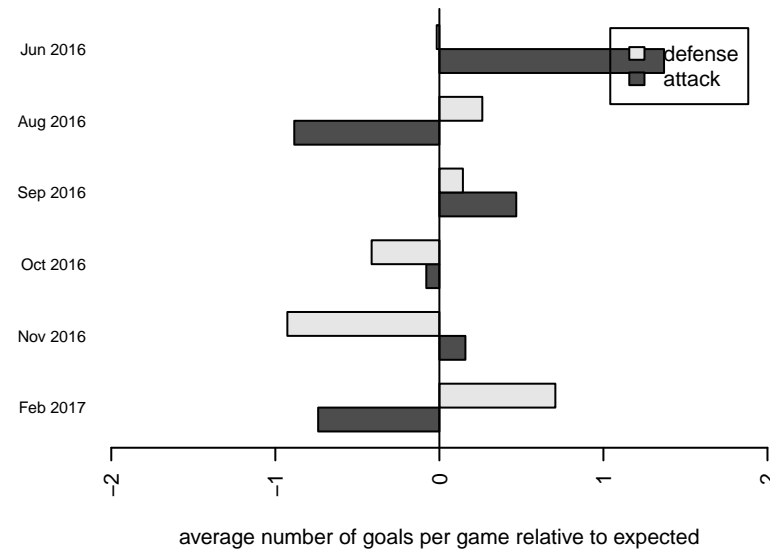

Performance relative to 13 month average