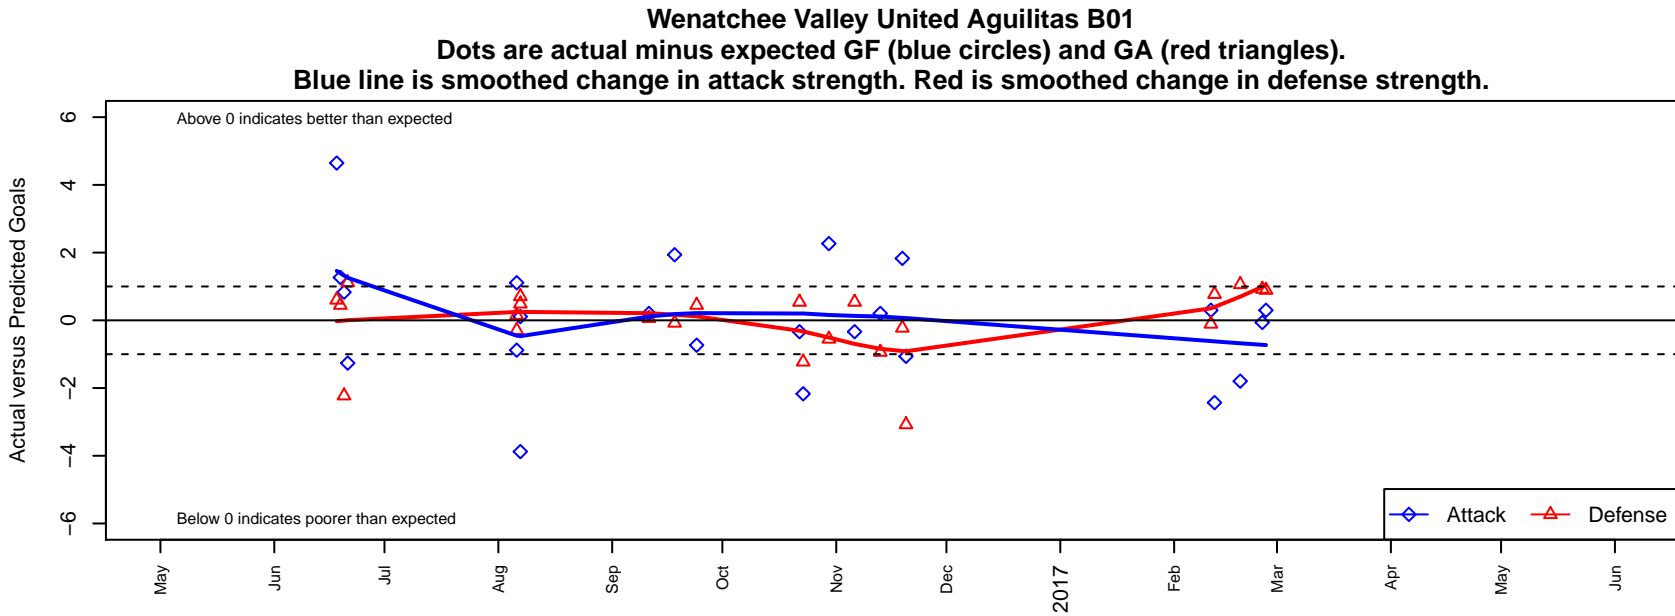

Wenatchee Valley United Aguilitas B01

Wenatchee FC
 Wenatchee, WA
 B01 total strength=1738
 attack=28.61 defense=23.32
 fall league = PSPL WSPL 1 U16

alt names used:
 WV UNITED SOCCER CLUB Aguilitas 01
 UNITED SC Aguilitas 01
 Aguilitas
 WENACTCHEE UNITED SC AGUILITAS (WA)

Venues played:
 2016 US Club Regionals 2001
 2016 Spokane Cup U17
 2016 PSPL WSPL 1 U16
 2016 WA Cup HS Gold U16

**attack and defense variance (black dot)
relative to other teams
and top 10 in region**