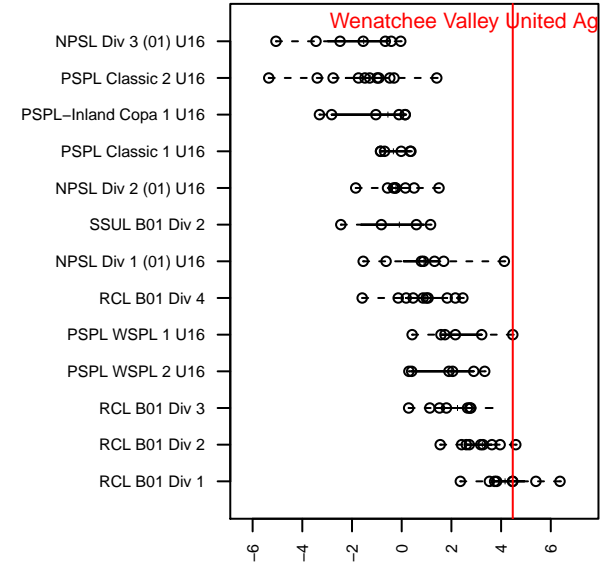

**attack and defense rating
relative to others at age
and all opponents in last 13 months**